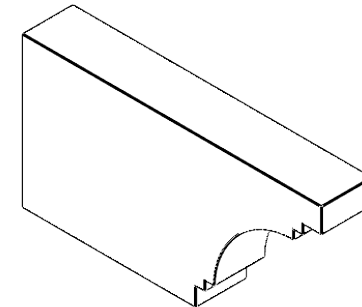

# ITEM NUMBER: RFTURS020X06000X12000X006PEC00RCPR

2"W X 6"H X 12"L TIMBERTHANE ROUGH CEDAR PESCADERO FAUX WOOD SOLID RAFTER TAIL, 6"L END, PRIMED TAN

**ISOMETRIC**

GENERATED DATE : 03/02/2023

EKENA MILLWORK  
 2300 WEST MAIN ST.  
 CLARKSVILLE, TX 75426  
 TOLL FREE: 866-607-0453  
 WWW.EKENAMILLWORK.COM

**NOTES**

1. INSTALLATION TO BE COMPLETED IN ACCORDANCE WITH MANUFACTURER'S SPECIFICATIONS.
2. DRAWING MAY NOT BE TO SCALE
3. THIS DRAWING IS INTENDED FOR DESIGN AND PLANNING PURPOSES ONLY.
4. ALL INFORMATION CONTAINED HEREIN WAS CURRENT AT THE TIME OF DEVELOPMENT BUT MUST BE REVIEWED AND APPROVED BY THE PRODUCT MANUFACTURER TO BE CONSIDERED ACCURATE.
5. TIMBERTHANE ARCHITECTURAL PRODUCTS ARE MADE FROM HIGH DENSITY URETHANE AND COME FACTORY PRIMED