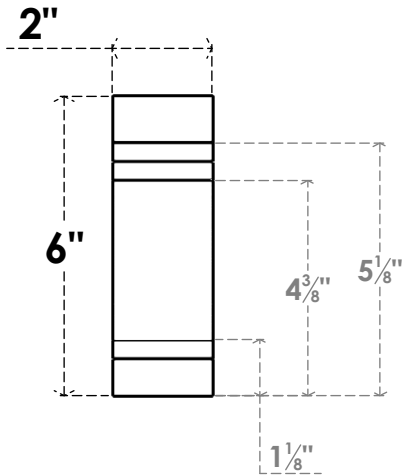

# ITEM NUMBER: RFTURS020X06000X12000X006PEC00RCPR

2"W X 6"H X 12"L TIMBERTHANE ROUGH CEDAR PESCADERO FAUX WOOD SOLID RAFTER TAIL, 6"L END, PRIMED TAN

**ISOMETRIC**

GENERATED DATE : 03/02/2023

EKENA MILLWORK  
 2300 WEST MAIN ST.  
 CLARKSVILLE, TX 75426  
 TOLL FREE: 866-607-0453  
 WWW.EKENAMILLWORK.COM

**NOTES**

1. INSTALLATION TO BE COMPLETED IN ACCORDANCE WITH MANUFACTURER'S SPECIFICATIONS.
2. DRAWING MAY NOT BE TO SCALE
3. THIS DRAWING IS INTENDED FOR DESIGN AND PLANNING PURPOSES ONLY.
4. ALL INFORMATION CONTAINED HEREIN WAS CURRENT AT THE TIME OF DEVELOPMENT BUT MUST BE REVIEWED AND APPROVED BY THE PRODUCT MANUFACTURER TO BE CONSIDERED ACCURATE.
5. TIMBERTHANE ARCHITECTURAL PRODUCTS ARE MADE FROM HIGH DENSITY URETHANE AND COME FACTORY PRIMED