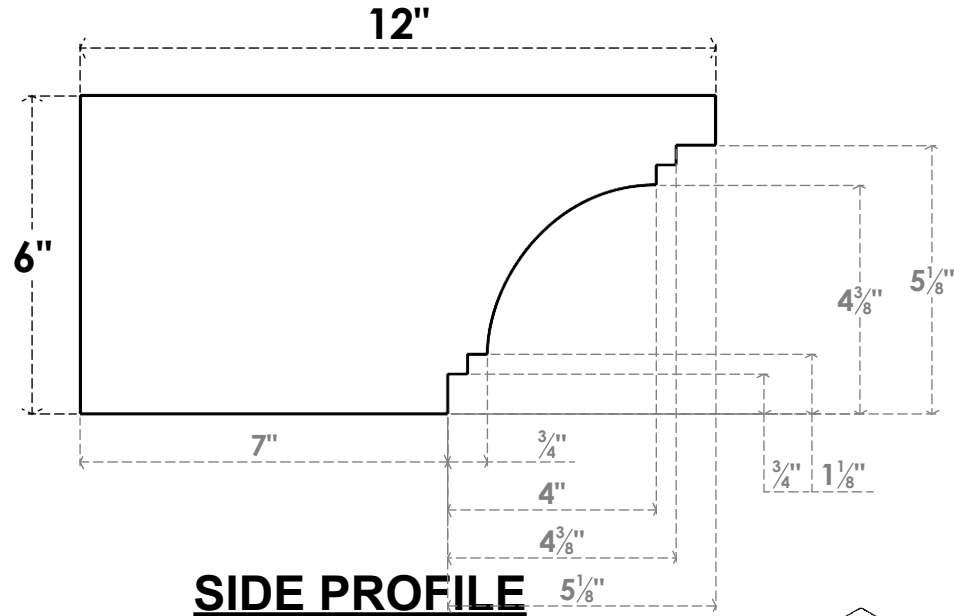

# ITEM NUMBER: RFTURS020X06000X12000X006PEC00RCPR

2"W X 6"H X 12"L TIMBERTHANE ROUGH CEDAR PESCADERO FAUX WOOD SOLID RAFTER TAIL, 6"L END, PRIMED TAN

**ISOMETRIC**

GENERATED DATE : 03/02/2023

EKENA MILLWORK  
 2300 WEST MAIN ST.  
 CLARKSVILLE, TX 75426  
 TOLL FREE: 866-607-0453  
 WWW.EKENAMILLWORK.COM

**NOTES**

1. INSTALLATION TO BE COMPLETED IN ACCORDANCE WITH MANUFACTURER'S SPECIFICATIONS.
2. DRAWING MAY NOT BE TO SCALE
3. THIS DRAWING IS INTENDED FOR DESIGN AND PLANNING PURPOSES ONLY.
4. ALL INFORMATION CONTAINED HEREIN WAS CURRENT AT THE TIME OF DEVELOPMENT BUT MUST BE REVIEWED AND APPROVED BY THE PRODUCT MANUFACTURER TO BE CONSIDERED ACCURATE.
5. TIMBERTHANE ARCHITECTURAL PRODUCTS ARE MADE FROM HIGH DENSITY URETHANE AND COME FACTORY PRIMED